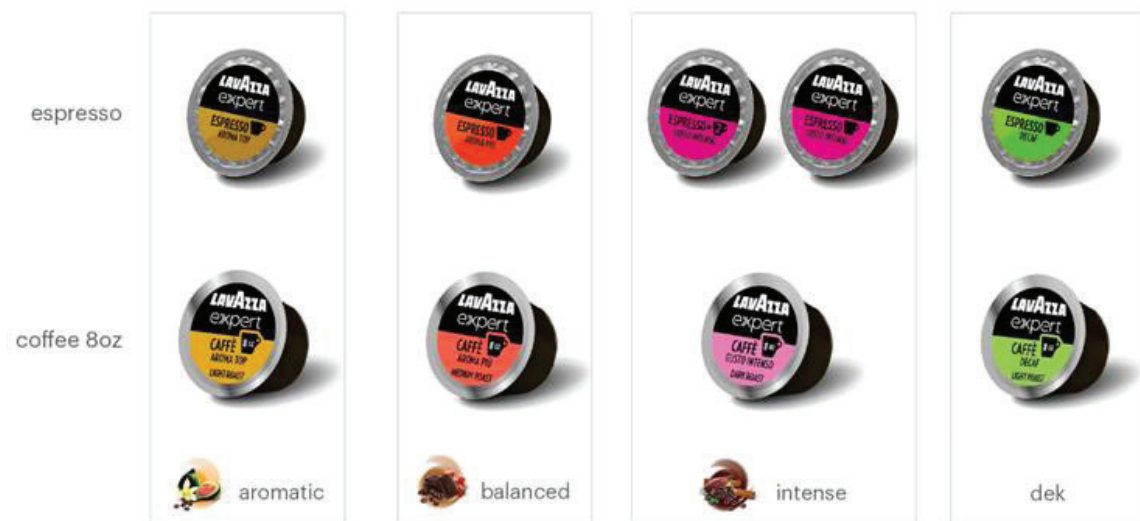

**CLASSY MINI**

This is the perfect choice for your home or small office. Enjoy the authentic Italian Espresso or lungo with a touch of a button.

**CLASSY PLUS**

The Lavazza Classy Plus is Ideal for small offices and conference rooms, providing, espresso, 8 oz. coffee and fresh milk-based beverages using the milk of your choice.

36/BOX 8 boxes per case

- LAV2278 ..... Gran Aroma
- LAV2277 ..... Classico
- LAV2279 ..... Gusto
- LAV2260 ..... Decaf

**MILK COOLER LAVFRIDGE**

The Setek Fridge keeps your milk cold, fresh, and near your brewer for the ultimate convenience. Froth a macchiato, cappuccino, or latte without leaving in search of fresh milk. Offering a variety of café-style beverages has never been so easy.